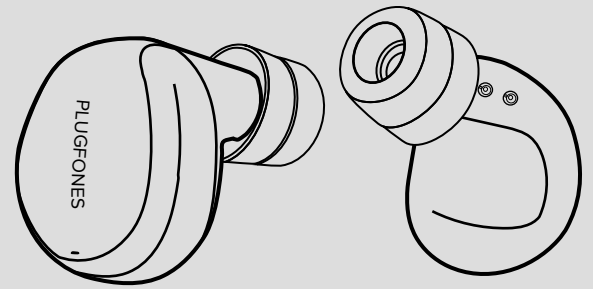

PLUGFONES® SOVEREIGN

page: 1

EARPLUGS WITH AUDIO

INSERTION GUIDE

Optimal hearing protection comes from a proper seal with the earplug in the ear canal.

1. Select a Tip

The first thing to consider is which size tip you want to use. Both are comfortable but vary in the amount of noise they block.

26dB
NOISE
REDUCTION

Foam
SINGLE TIER

Silicone
COMFORTIERED

21dB
NOISE
REDUCTION

2. Careful insertion

Reach over the side of the head and lift gently on the top of the ear to open up the ear canal.

Insert the plug tip into the ear canal while rotating the device slightly up and in, allowing the earplug to snugly set into place.

3. Earproof for Secure Fit

Earplugs make a sudden drop in ambient environment noise when inserted properly. With the earplugs in place, try cupping your hands over plugged ears. If the sound levels drops significantly by covering your ears, then the earplugs are likely not securely in place. Repeat step 2 again for a proper seal. Sovereign, when fitted correctly, has the tip securely in the ear canal.

PLUGFONES® SOVEREIGN

page: 2

EARPLUGS WITH AUDIO

CONNECTING

Auto power on: Take out of case

Manual Power on: R or L press and hold for 2 seconds

Auto Pairing R and L to Each other: Take both out of case

First time pairing to Device: