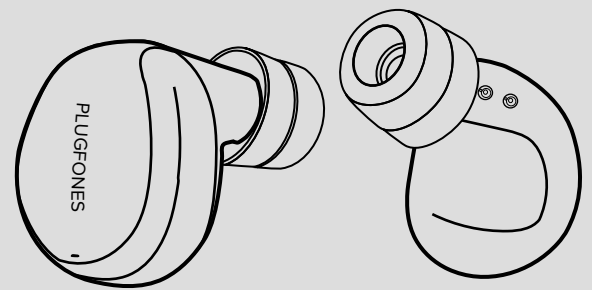

PLUGFONES® SOVEREIGN DUO

page: 1

EARPLUGS WITH AUDIO

INSERTION GUIDE

Optimal hearing protection comes from a proper seal with the earplug in the ear canal.

1. Select a Tip

The first thing to consider is which size tip you want to use. Both are comfortable but vary in the amount of noise they block.

26dB
NOISE
REDUCTION

Foam
SINGLE TIER

Silicone
COMFORTIERED

21dB
NOISE
REDUCTION

2. Careful insertion

Reach over the side of the head and lift gently on the top of the ear to open up the ear canal.

Insert the plug tip into the ear canal while rotating the device slightly up and in, allowing the earplug to snugly set into place.

3. Earproof for Secure Fit

Earplugs make a sudden drop in ambient environment noise when inserted properly. With the earplugs in place, try cupping your hands over plugged ears. If the sound levels drops significantly by covering your ears, then the earplugs are likely not securely in place. Repeat step 2 again for a proper seal. Sovereign, when fitted correctly, has the tip securely in the ear canal.

First time pairing to Device:

Turn on the connecting Bluetooth device and place it within 3 feet (1 meter) of the Sovereign. Once paired to each other, select 'Sovereign' in the bluetooth menu on device. After initial pairing, they will automatically remain paired.