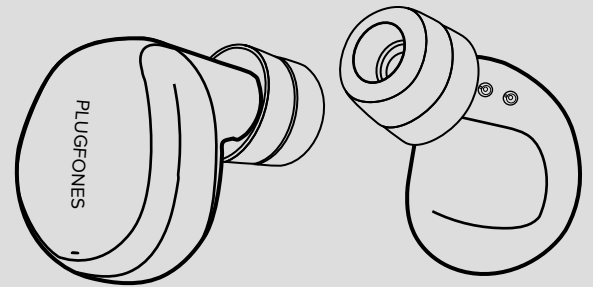

PLUGFONES® SOVEREIGN DUO

page: 1

EARPLUGS WITH AUDIO

INSERTION GUIDE

Optimal hearing protection comes from a proper seal with the earplug in the ear canal.

1. Select a Tip

The first thing to consider is which size tip you want to use. Both are comfortable but vary in the amount of noise they block.

26dB
NOISE
REDUCTION

Foam
SINGLE TIER

Silicone
COMFORTIERED

21dB
NOISE
REDUCTION

2. Careful insertion

Reach over the side of the head and lift gently on the top of the ear to open up the ear canal.

Insert the plug tip into the ear canal while rotating the device slightly up and in, allowing the earplug to snugly set into place.

3. Earproof for Secure Fit

Earplugs make a sudden drop in ambient environment noise when inserted properly. With the earplugs in place, try cupping your hands over plugged ears. If the sound levels drops significantly by covering your ears, then the earplugs are likely not securely in place. Repeat step 2 again for a proper seal. Sovereign, when fitted correctly, has the tip securely in the ear canal.

PLUGFONES® SOVEREIGN DUO

page: 2

EARPLUGS WITH AUDIO

CONNECTING

Auto power on: Take out of case

Manual Power on: R or L press and hold for 2 seconds

Auto Pairing R and L to Each other: Take both out of case